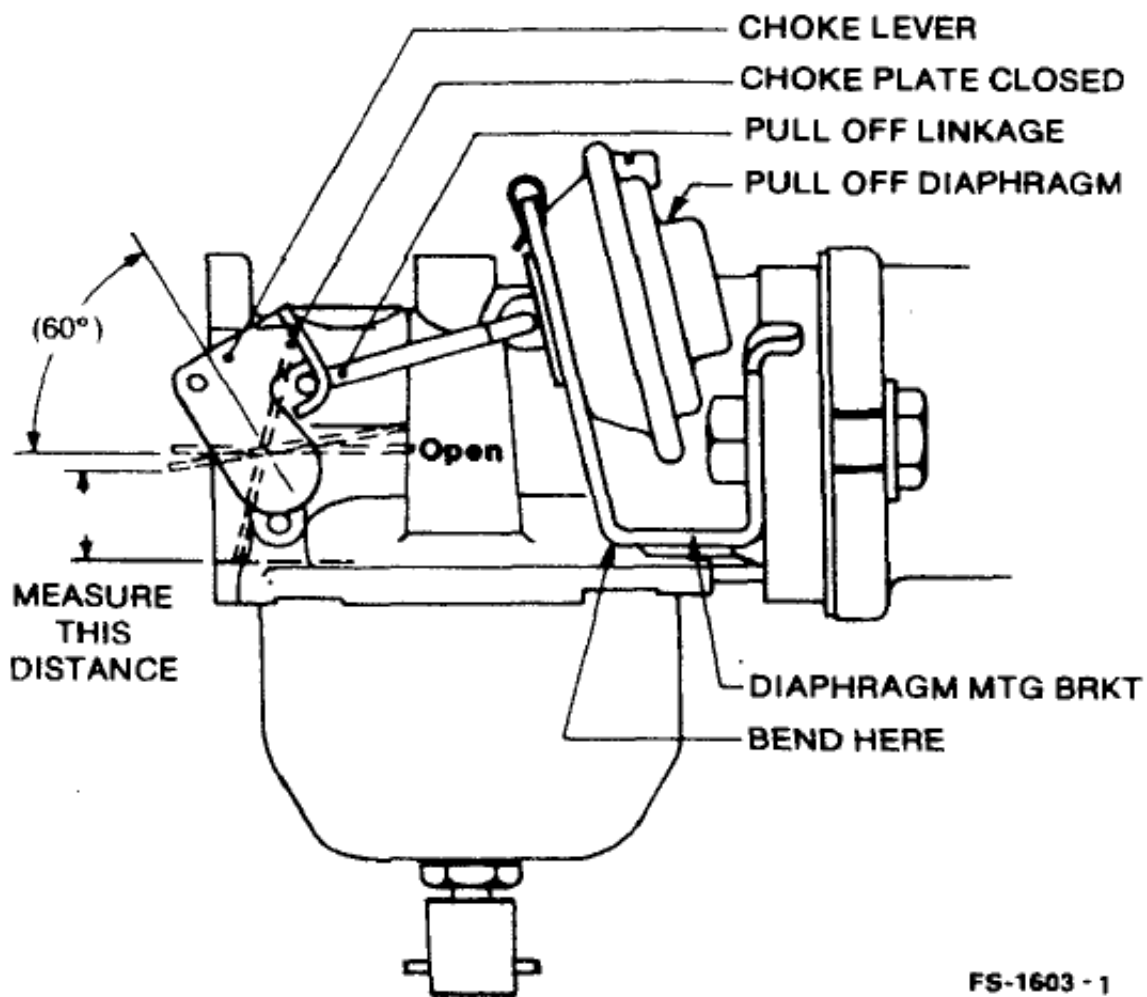

Download

[Onan 4000 Watt Rv Generator Troubleshooting](#)

FS-1603 - 1

[Onan 4000 Watt Rv Generator Troubleshooting](#)

Download

Give them the code, I don't remember what my code was, when my Oil level sensor went bad, but it did what yours is doing The sensor is around 35 and about 30 minutes to replace.. RV manufacturers like Onan generators so well that they put them stock in all of their units that come with a generator.. We also have a list of different generator parts, allowing your Onan generator to be wireless.