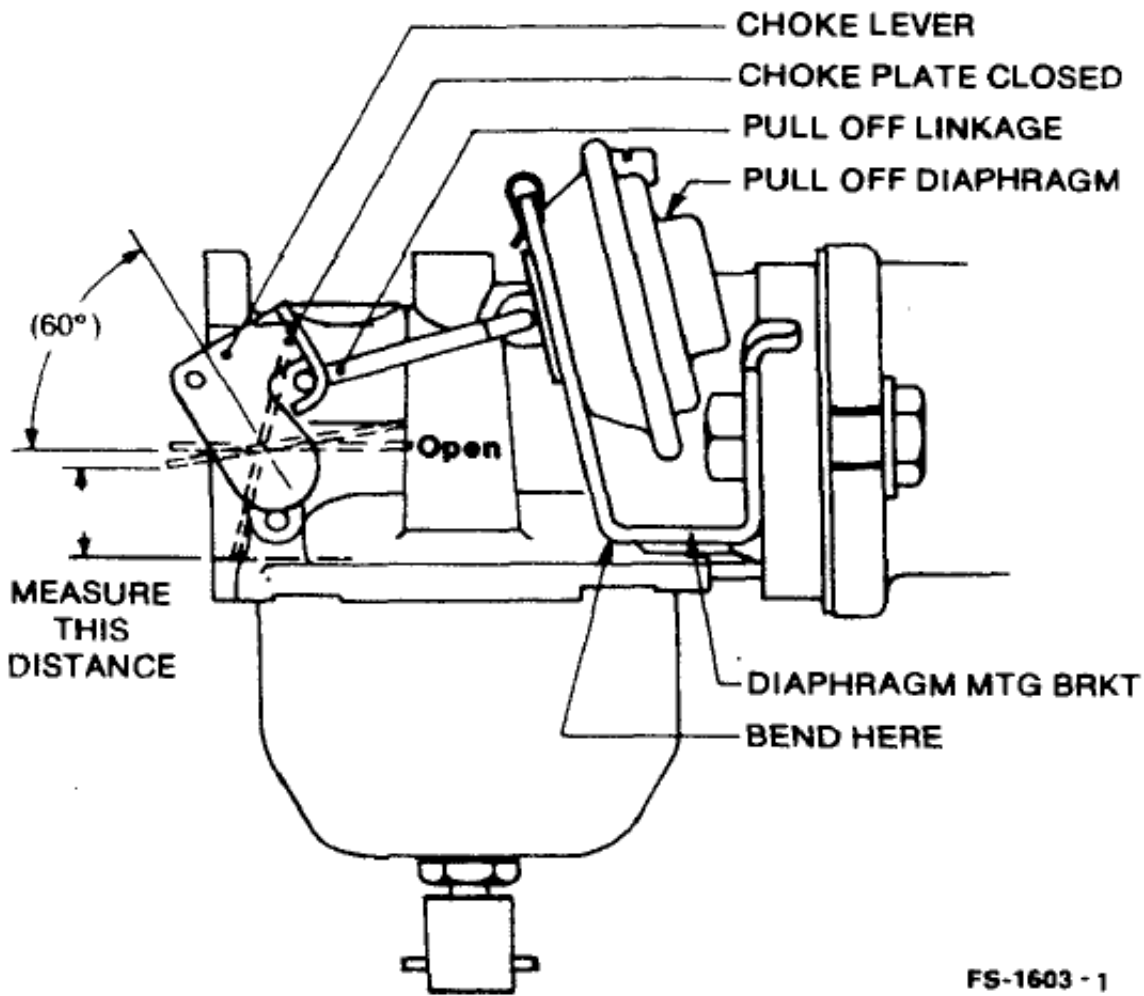

FS-1603 - 1

[Photo Size](#)

[Reducer Software Mac](#)

how to remove onan 4000 generator from rv

[Google Drive For Mac Mojave Download](#)

Onan generators may take a bit longer to receive because we use freight shipping on these to protect your investment because they weight so much so please allow for the extra time.. Ive only put about 30 hours of use on it since it was serviced in February It now runs for about 10 minutes and shuts off with a blinking light thats 3 pause 6 pause 3 pause 6.. Quartzsite has closed down for the summer so no repairs here I think Ill have to pull up stakes and head to a city where I can find repairs, but any suggestions you folks can provide would help guide me toward the most likely cause, and reasonable repair.. Ill contact the Cummins tech help, and run through the list of possible problems. [Body Heat Movie 2010](#)

how many hours will an onan 4000 watt generator last

[Best Mac Apps To Have](#)

etc I dont have a manual and so Im not sure of the codes (nor could I really fix it myself out here in the dust of the desert).. I understand that this item is special order and it cannot be canceled or returned once ordered.. Also keeping the Roof AV unit(s) clean and the Evaporator coils clean The Evaporators are made of Aluminium - So use Extreme Simple Green mixed at 1 part